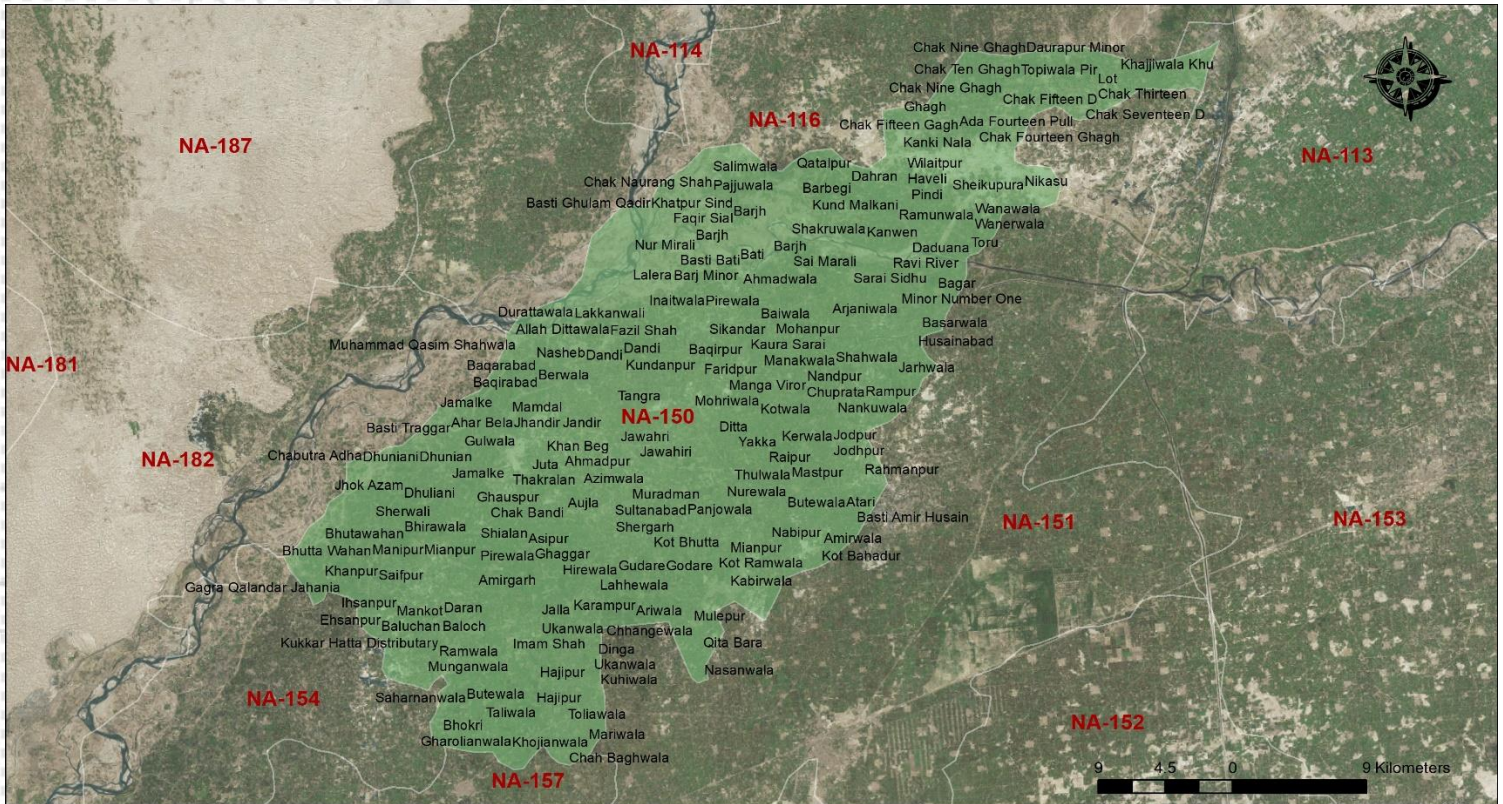

CONSTITUENCY PROFILE

NA-150 KHANEWAL-I

PUNJAB

CONSTITUENCY POPULATION

730,076

VOTER STATISTICS

Male

214,541

Female

166,064

Total

380,605

52%

of the total population are registered as voters

POLLING STATIONS

69

Male

69

Female

193

Combined

331

Total

Number of polling stations where registered voters exceed 1,200

AVERAGE VOTER AT POLLING STATION

1,150

AVERAGE VOTER AT POLLING BOOTH

364

LIST OF CONTESTING CANDIDATES

#	Name	Name of Political Party
1	Ijaz Ahmed Khan	Pakistan Peoples Party Parliamentarians
2	Rana Muhammad Imran	Independent
3	Saeed Ahmad Sargana	Pakistan Muslim League (Nawaz)
4	Syed Fakhar Imam	Independent
5	Abdul Khaliq Rehmani	Independent
6	Abdul Majeed Anwar	Independent
7	Muhammad Khawar Tasadiq	Independent
8	Muhammad Raza Hayat Hiraj	Pakistan Tehreek-e-Insaf